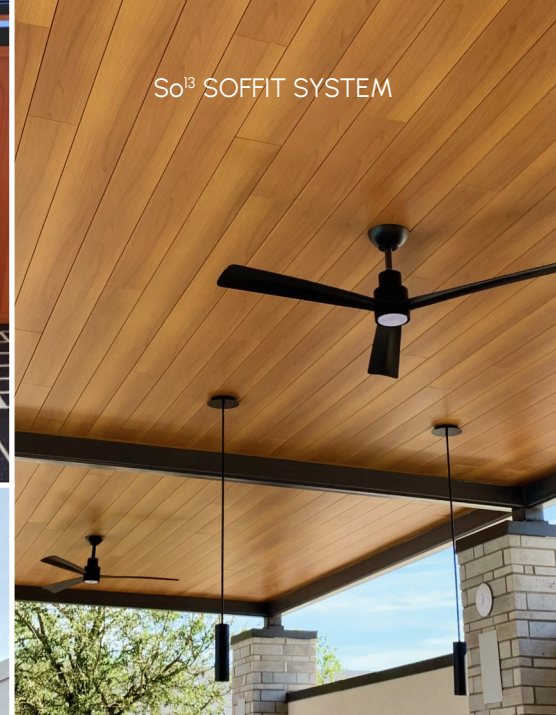

eBs¹³ BATTEN SYSTEM

So¹³ SOFFIT SYSTEM